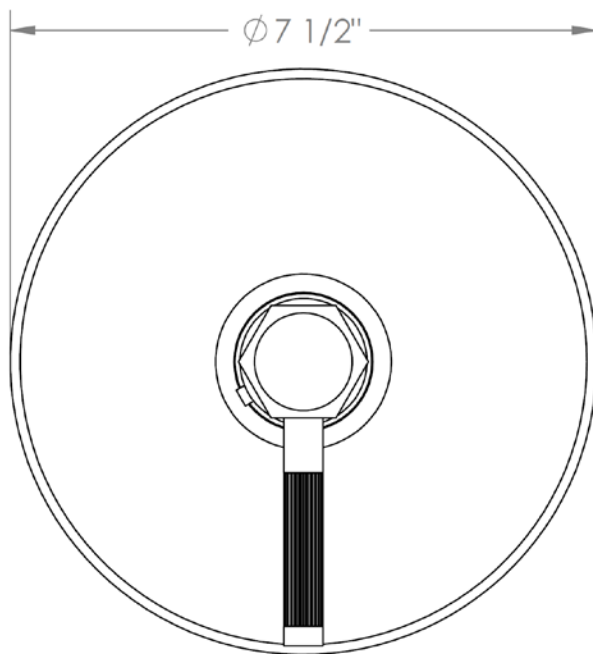

111-T10-SP4

Trim Kit Only for Thermostatic Valve

For use with SS-TH1000 or SS-TH3000 thermostatic rough

111-T10-SP5

Trim Kit Only for Thermostatic Valve

For use with SS-TH1000 or SS-TH3000 thermostatic rough