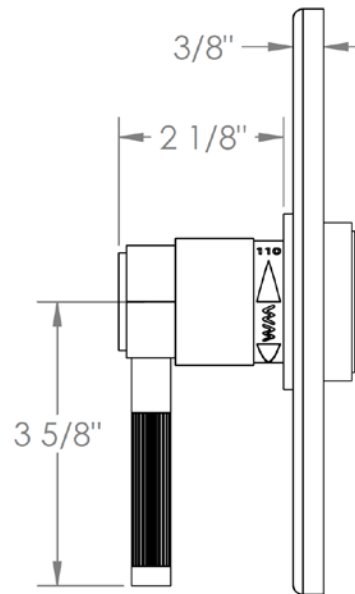

111-T10-SP4

Trim Kit Only for Thermostatic Valve

For use with SS-TH1000 or SS-TH3000 thermostatic rough

111-T10-SP5

Trim Kit Only for Thermostatic Valve

For use with SS-TH1000 or SS-TH3000 thermostatic rough