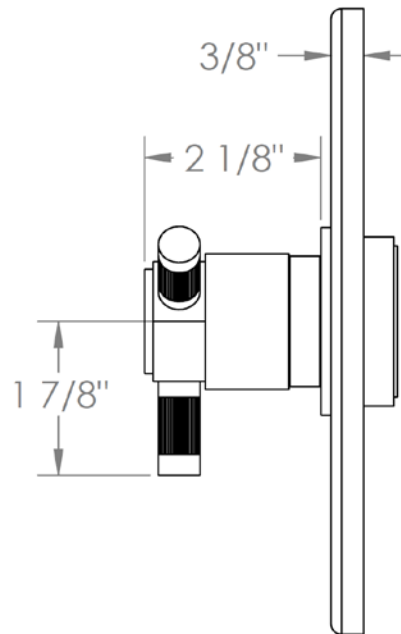

111-T10-SP4

Trim Kit Only for Thermostatic Valve

For use with SS-TH1000 or SS-TH3000 thermostatic rough

111-T10-SP5

Trim Kit Only for Thermostatic Valve

For use with SS-TH1000 or SS-TH3000 thermostatic rough