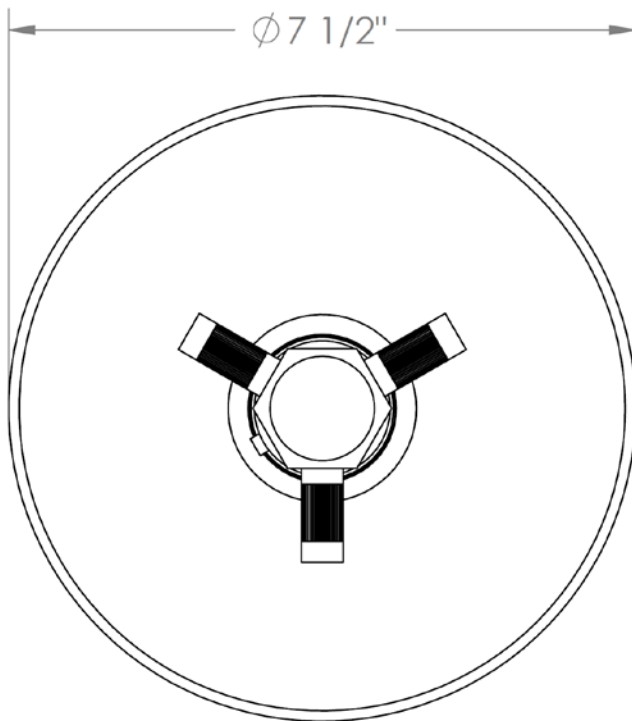

111-T10-SP4

Trim Kit Only for Thermostatic Valve

For use with SS-TH1000 or SS-TH3000 thermostatic rough

111-T10-SP5

Trim Kit Only for Thermostatic Valve

For use with SS-TH1000 or SS-TH3000 thermostatic rough